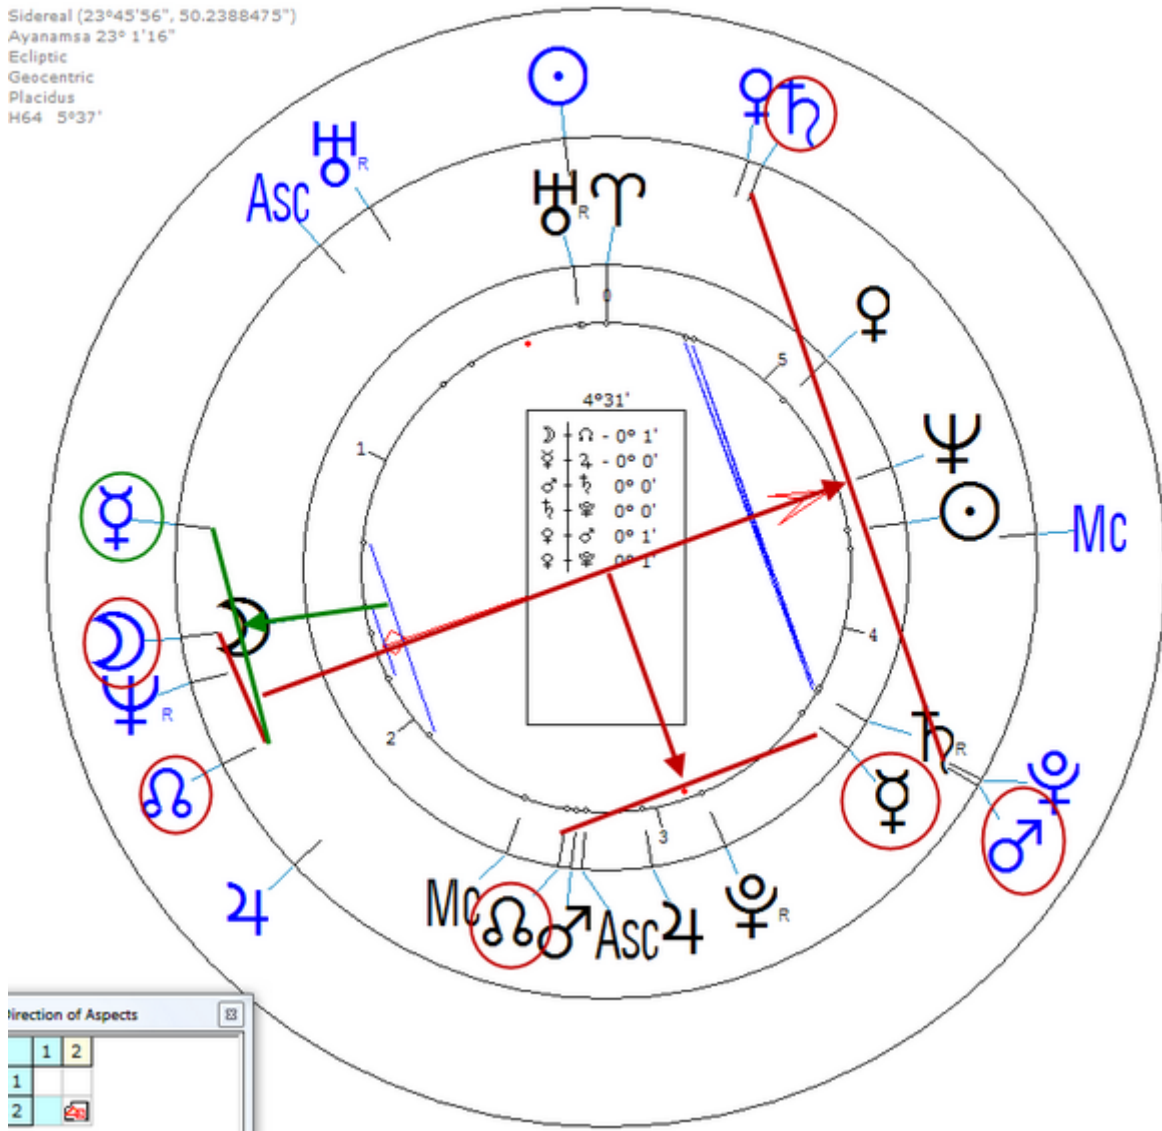

Matalon, Cristina

21 December 1946 at 18:15 (= 6:15 PM)Milano, Italy, 45n28, 9e12
Italian homicide.

<https://www.astro.com/astro-databank/Matalon,_Cristina>

Death by Suicide 31 August 2001 at 1:30 PM in Milan (Gunshot, age 54)

Lunar Return (Harmonic 64)

Lunar ♀/♃ = Lunar ♂/♄ = ♃n/♄n

Lunar ♃/♄ = Lunar ♂/♃ (Gunshot) = ♃n

Matalon, Cristina

21 December 1946 Sat 18:15 (GMT+1) 45n28 9e12
Milan, Italy

Sidereal (23°45'56", 50.2388475")
Ayanamsa 23° 1'16"
Ecliptic
Geocentric
Placidus
H64 5°37'